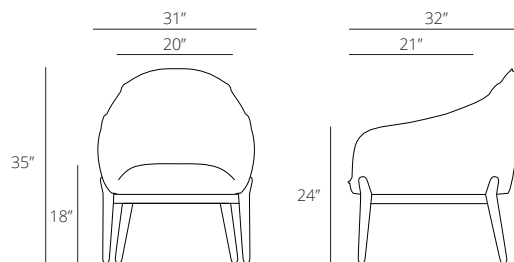

Warranty

3 years

UPHOLSTERY / SOLID WOOD LEGS

LEAD / WALNUT

UPHOLSTERY / SOLID WOOD LEGS

FROST / NATURAL OAK

UPHOLSTERY / SOLID WOOD LEGS

FROST / WALNUT